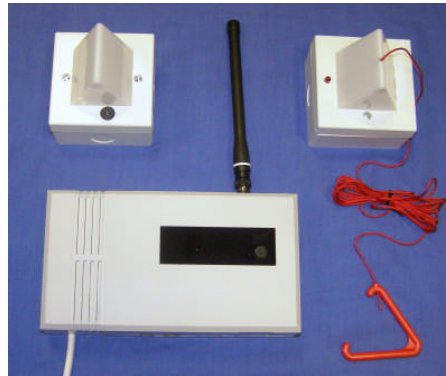

Radio Assisted Toilet Alarm System

Simple Installation

Units are Self Contained

Sophisticated radio technology for extended range

The Technical Alarm Systems Radio Assisted Toilet Alarm system is designed to provide a fully featured system, giving a central monitoring point for multiple toilets within a building to meet the needs of the Disabilities Discrimination Act in all public buildings at an economical cost.

The installation of this type of system is very simple, requiring only two screws to fix each unit in its required place, with a mains power supply only being required where the display panel is sited.

The units run on self contained battery power, with a long life battery and automatic battery monitoring. When the battery requires replacing the overdoor light/sounder will beep to indicate which unit has sent the battery low signal.

Having no wiring connecting the units makes the kit extremely flexible. The units can easily be moved as required and extra units can be added at any time.

Booster panels are available to increase the range of the system.