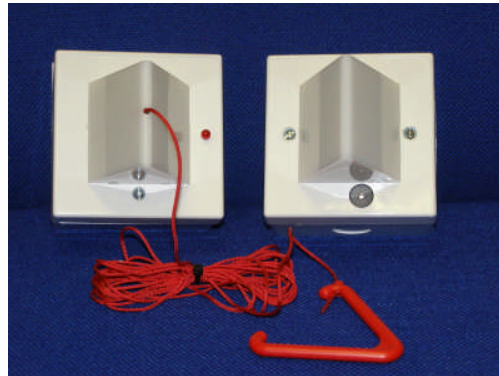

Radio Assisted Toilet Alarm Kit

Simple Installation

Units are Self Contained

Sophisticated radio technology for extended range

The Technical Alarm Systems Radio Assisted Toilet Alarm is designed to meet the needs of the Disabilities Discrimination Act in all public buildings and to provide a fully featured system at an economical cost.

The installation of this type of system is very simple, requiring only two screws to fix each unit in its required place.

The units run on self contained battery power, with a long life battery and automatic battery monitoring. When the battery requires replacing the overdoor light/sounder will beep to indicate which unit has sent the battery low signal.

Having no wiring connecting the units makes the kit extremely flexible. The units can easily be moved as required and extra units can be added at any time.

Technical Alarm Systems Limited

Unit 2, Muira Industrial Estate, William Street, Southampton, SO14 5QH