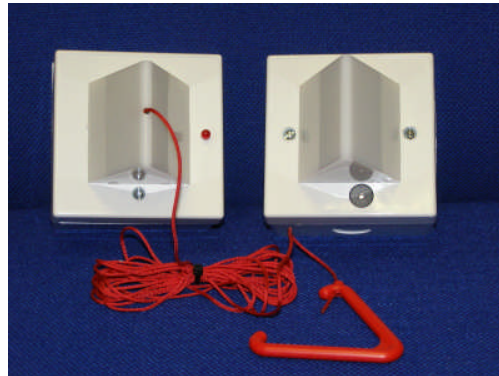

### **Simple Installation**

### **Sophisticated radio technology for extended range**

The Technical Alarm Systems Radio Assisted Toilet Alarm is designed to meet the needs of the Disabilities Discrimination Act in all public buildings and to provide a fully featured system at an economical cost.

The installation of this type of system is very simple, requiring only two screws to fix each unit in its required place.

The units run on self contained battery power, with a long life battery and automatic battery monitoring. When the battery requires replacing the overdoor light/sounder will beep to indicate which unit has sent the battery low signal.

Having no wiring connecting the units makes the kit extremely flexible. The units can easily be moved as required and extra units can be added at any time.